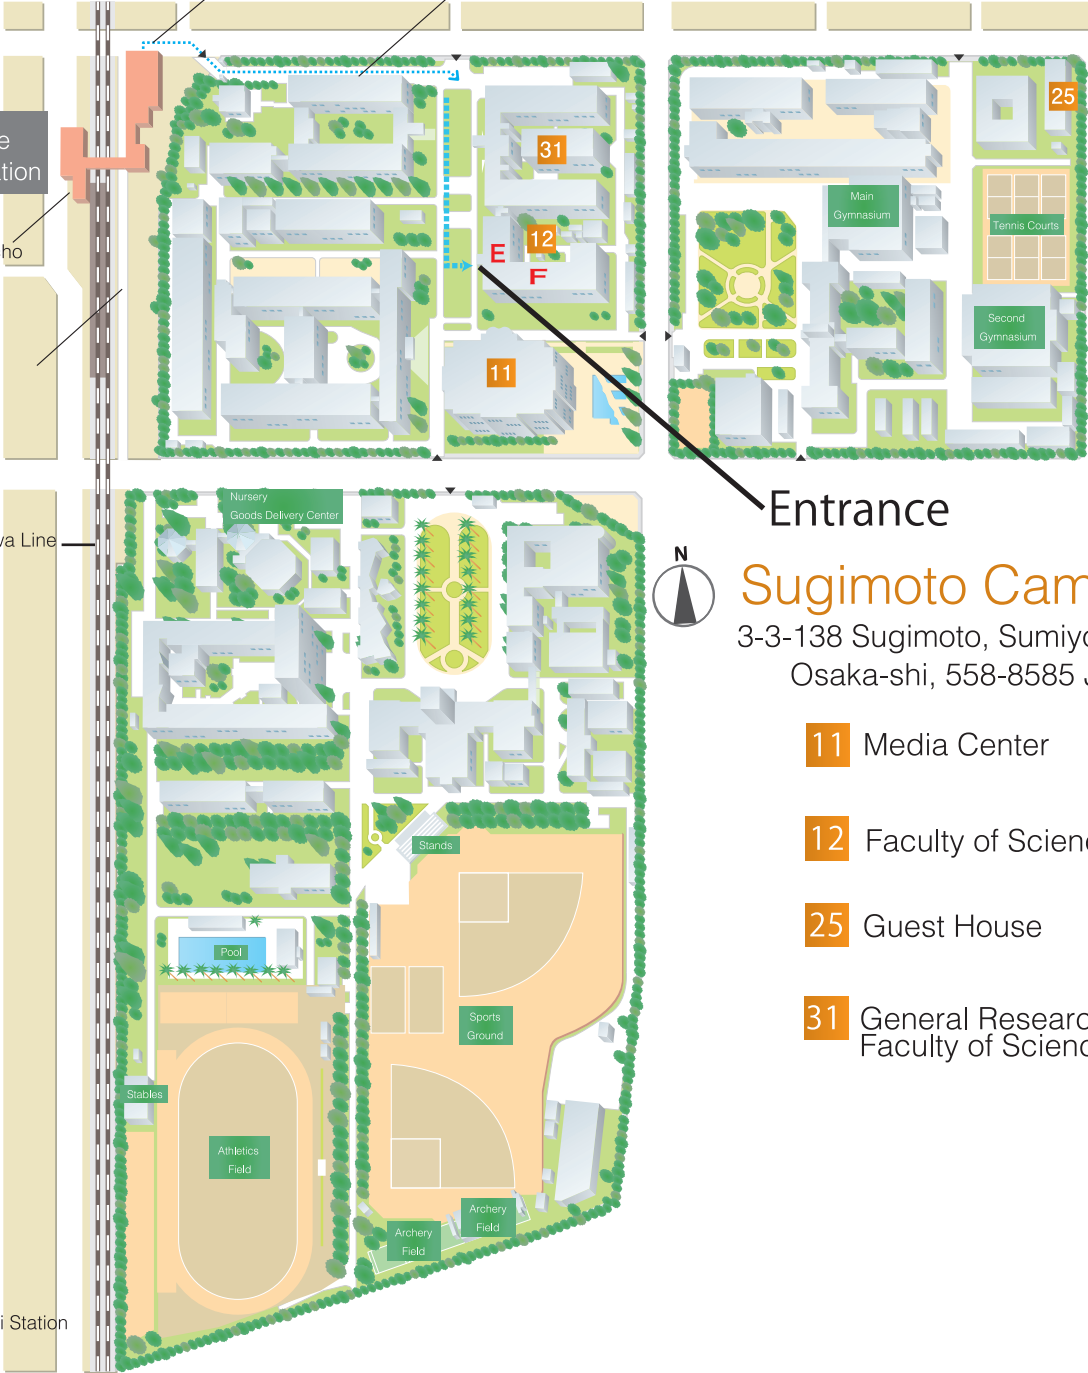

JR Hanwa Line  
Sugimotocho Station

JR Sugimotocho  
Station  
West Exit

direction  
JR Tenuuji Station

JR Sugimotocho Station East Exit

Nambu Street

JR Hanwa Line

direction  
JR Sakaiishi Station

Entrance

**Sugimoto Campus**  
3-3-138 Sugimoto, Sumiyoshi-ku  
Osaka-shi, 558-8585 JAPAN

- 11** Media Center
- 12** Faculty of Science
- 25** Guest House
- 31** General Research Building  
Faculty of Science